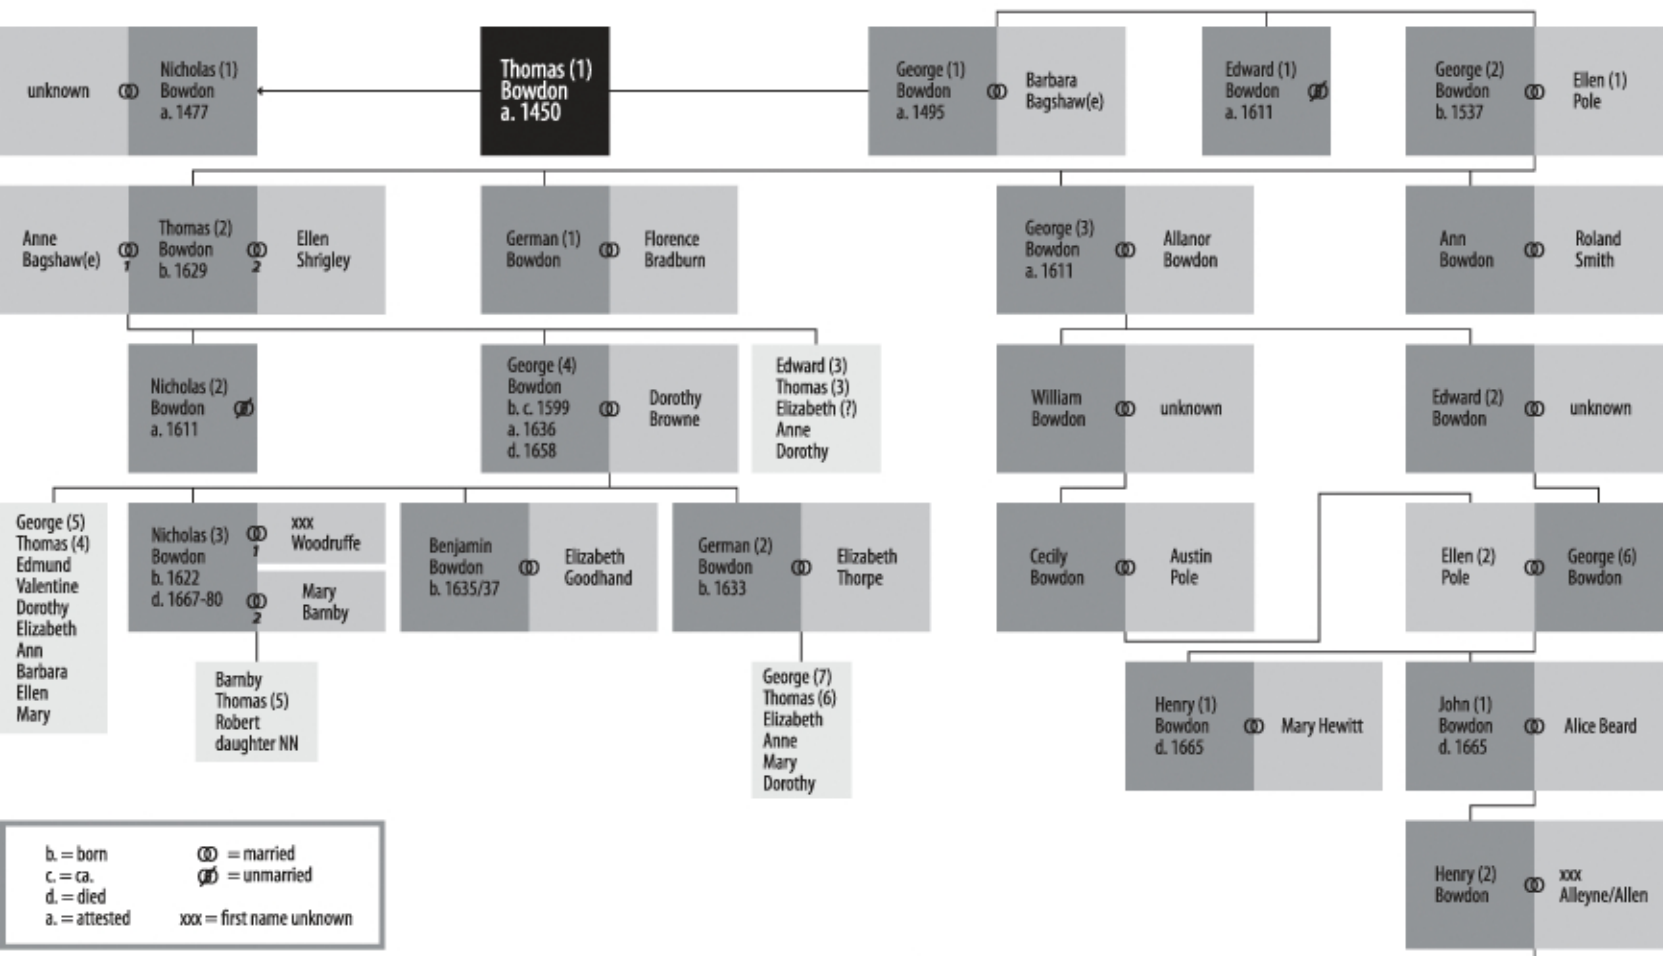

The Butler-Bowdon Family Tree

b. = born
c. = ca.
d. = died
a. = attested

♂ = married
♂ = unmarried
xxx = first name unknown